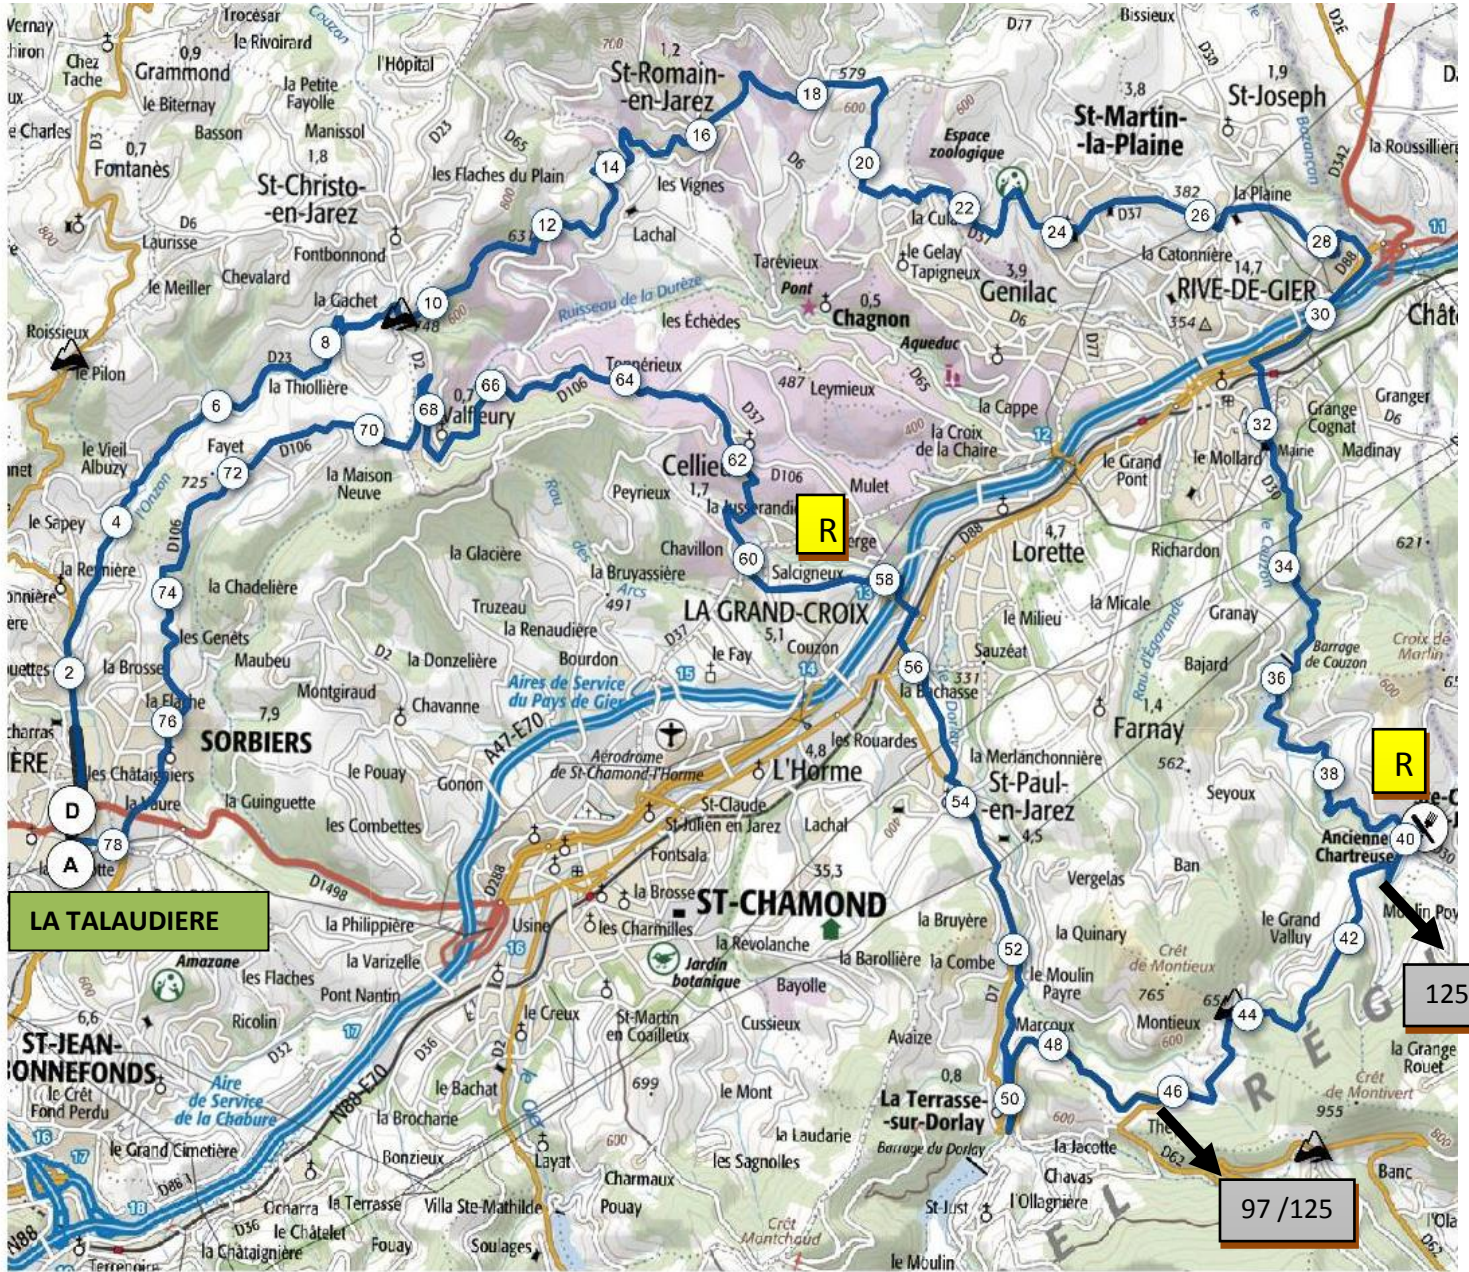

La Dominique GARDE Route 78 km

<5% <7% <10% <15% >15%